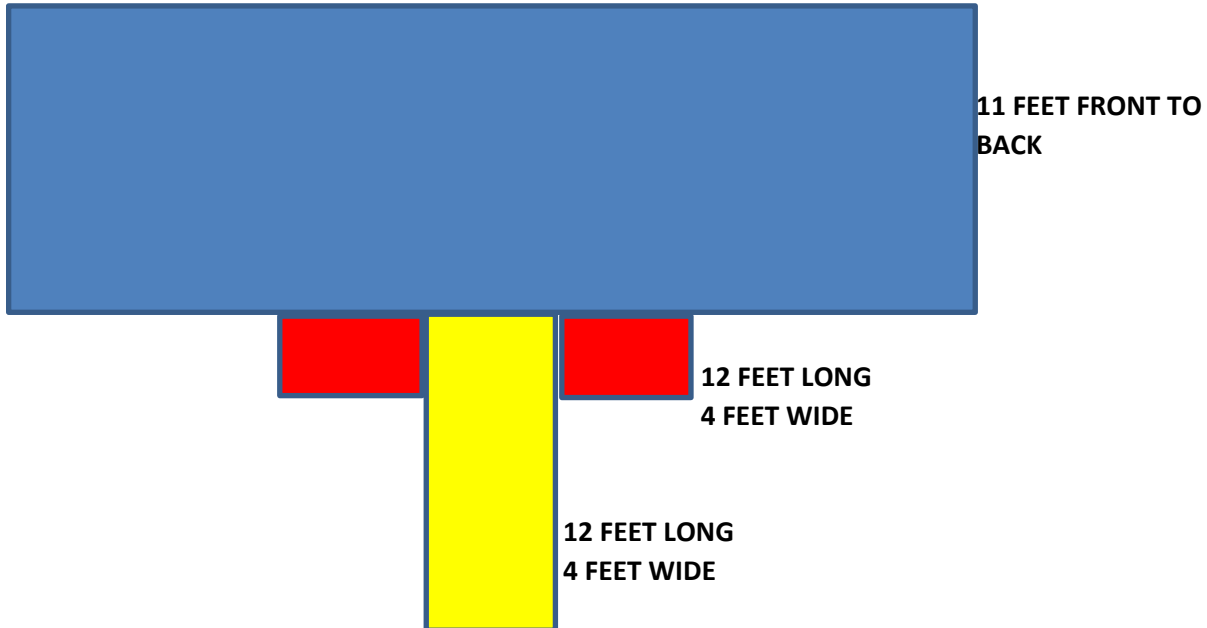

STAGE DIMENSIONS AT THE ROSE ROOM

PLEASE NOTE NOTHING IS TO HANG ON OR LEAN AGAINST THE BACK WALL. THIS HAS A CURTAIN THAT LIGHTS UP !! IF YOU HAVE ANY QUESTION PLEASE ASK AHEAD OF TIME..

24 FEET WIDE

STAGE DIMENSIONS ARE 24 X 11

THE STAGE IS 24 FEET WIDE

FROM FRONT OF STAGE TO BACK WALL IS 11 FEET

CAT WALK RED / YELLOW AREA IS 12 FEET LONG AND 4 FEET WIDE

CAT WALK YELLOW AREA IS 12 FEET LONG AND 4 FEET WIDE